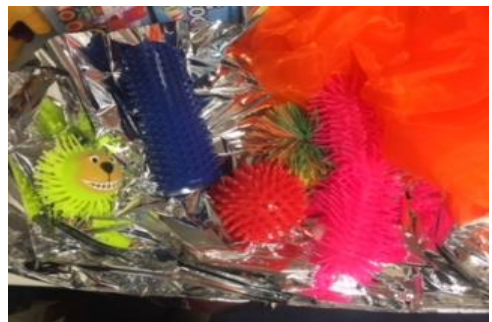

A bag of sensory items for visual, tactile and sensory play

Fibre Optic lights

SENS 023

Fibre optic sensory lights, battery operated

Colour Changing Egg

SENS 018, SENS 019

Watch the egg slowly flow through its range of gentle colours